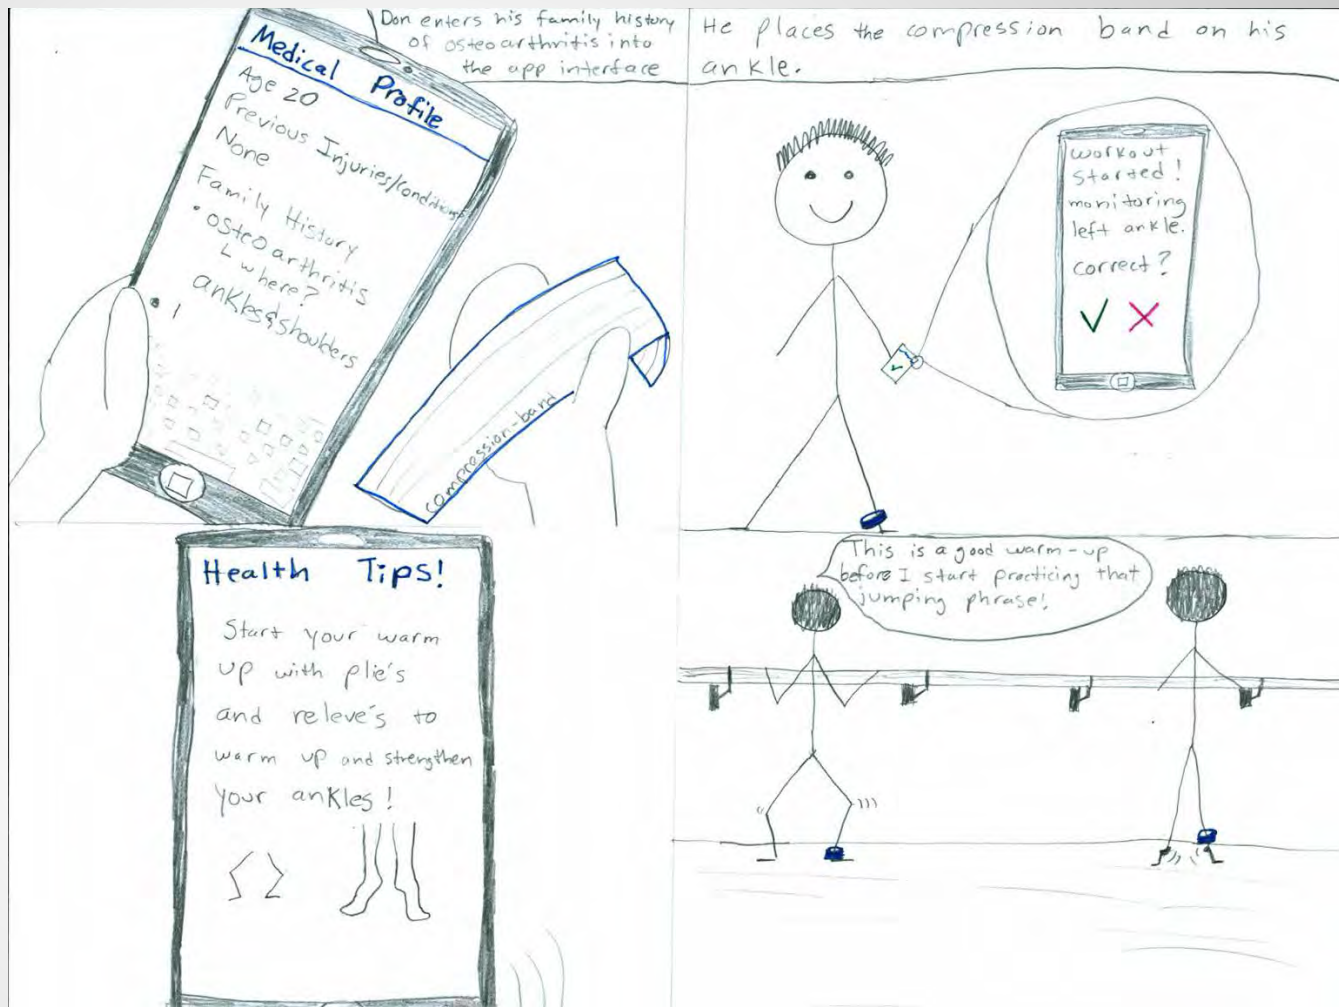

Sally

Sally wants to track her pain in an old injury that has recently been acting up again, to determine the activity causing the flare up.

SALLY PUTS THE COMPRESSION BAND ON FOR HER PATELLAR TENDINITIS

AFTER SALLY'S WORKOUT...

DAY	MONTH	YEAR
10	24	14
11:52 AM	60% exertion	
11:35 AM	72% exertion	JUMPING JACKS!
11:05 AM	51% exertion	
10:56 AM	52% exertion	

THE NEXT DAY...

Don

With a family history of osteoarthritis, Donald wants to find exercises to prevent the condition.

Summary

- Scope Creep
- Think about the “Magic”
- Team dynamic