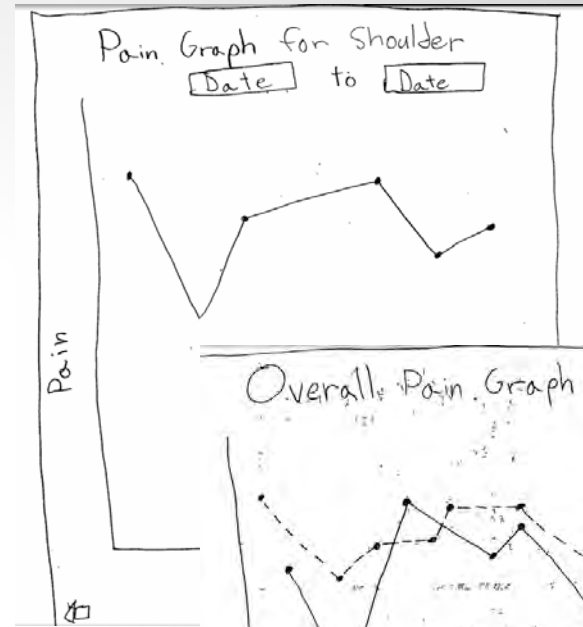

Design Sketch 1